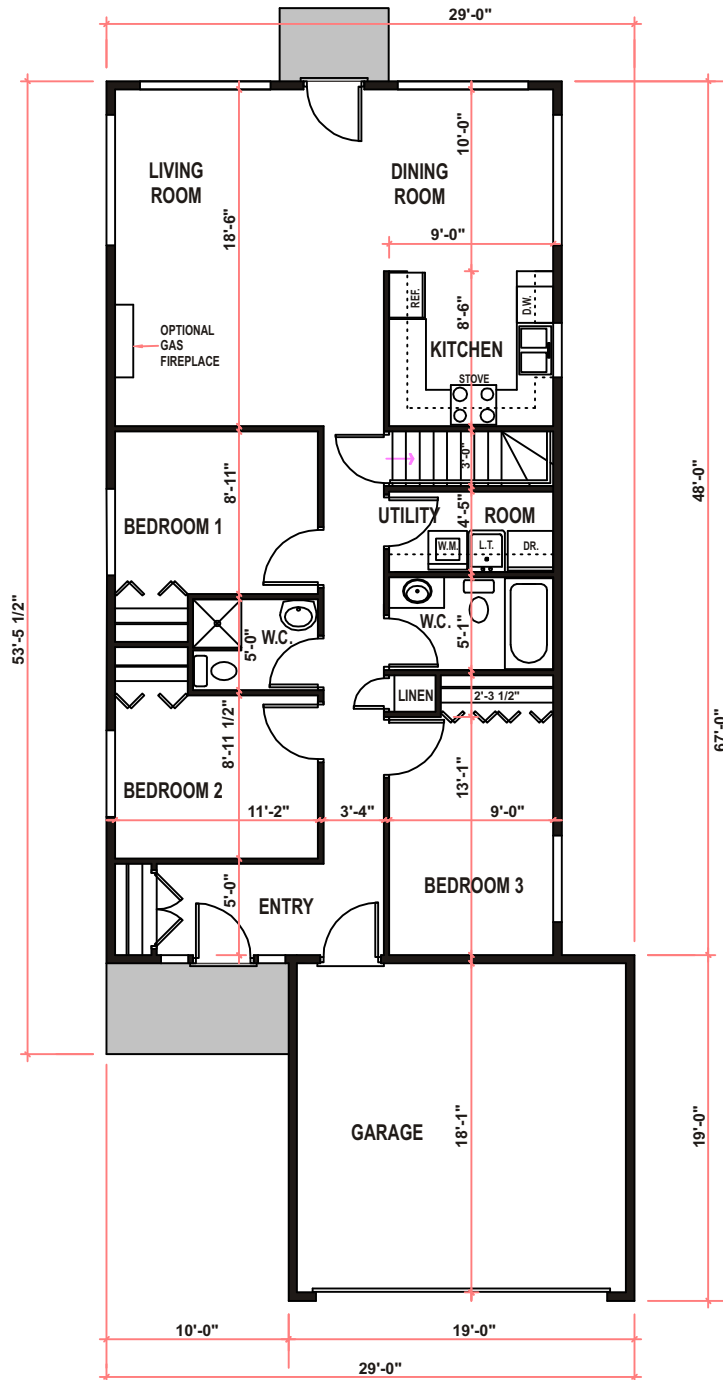

LOT PART 11 COTTAGE

Floor Plan

ISLAND MOORING DEVELOPMENT CORPORATION
155 York Street, London, Ontario, Canada N6A 1A8
Phone: 519-672-4100 Fax: 519-433-9351 Web Site: islandmooringclub.com

© 2003 Island Mooring
Development Corporation