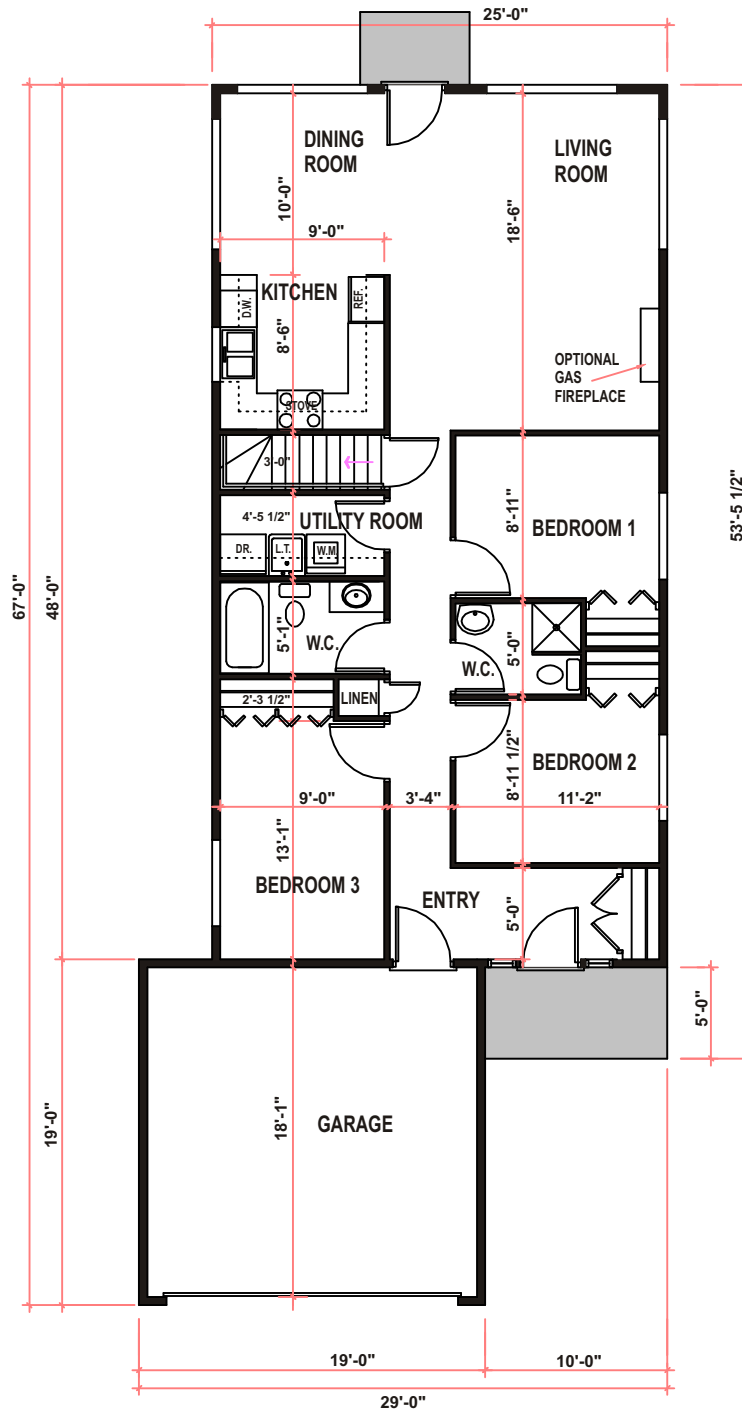

LOT PART 12 COTTAGE

Floor Plan

ISLAND MOORING DEVELOPMENT CORPORATION
 155 York Street, London, Ontario, Canada N6A 1A8
 Phone: 519-672-4100 Fax: 519-433-9351 Web Site: islandmooringclub.com

© 2003 Island Mooring
 Development Corporation